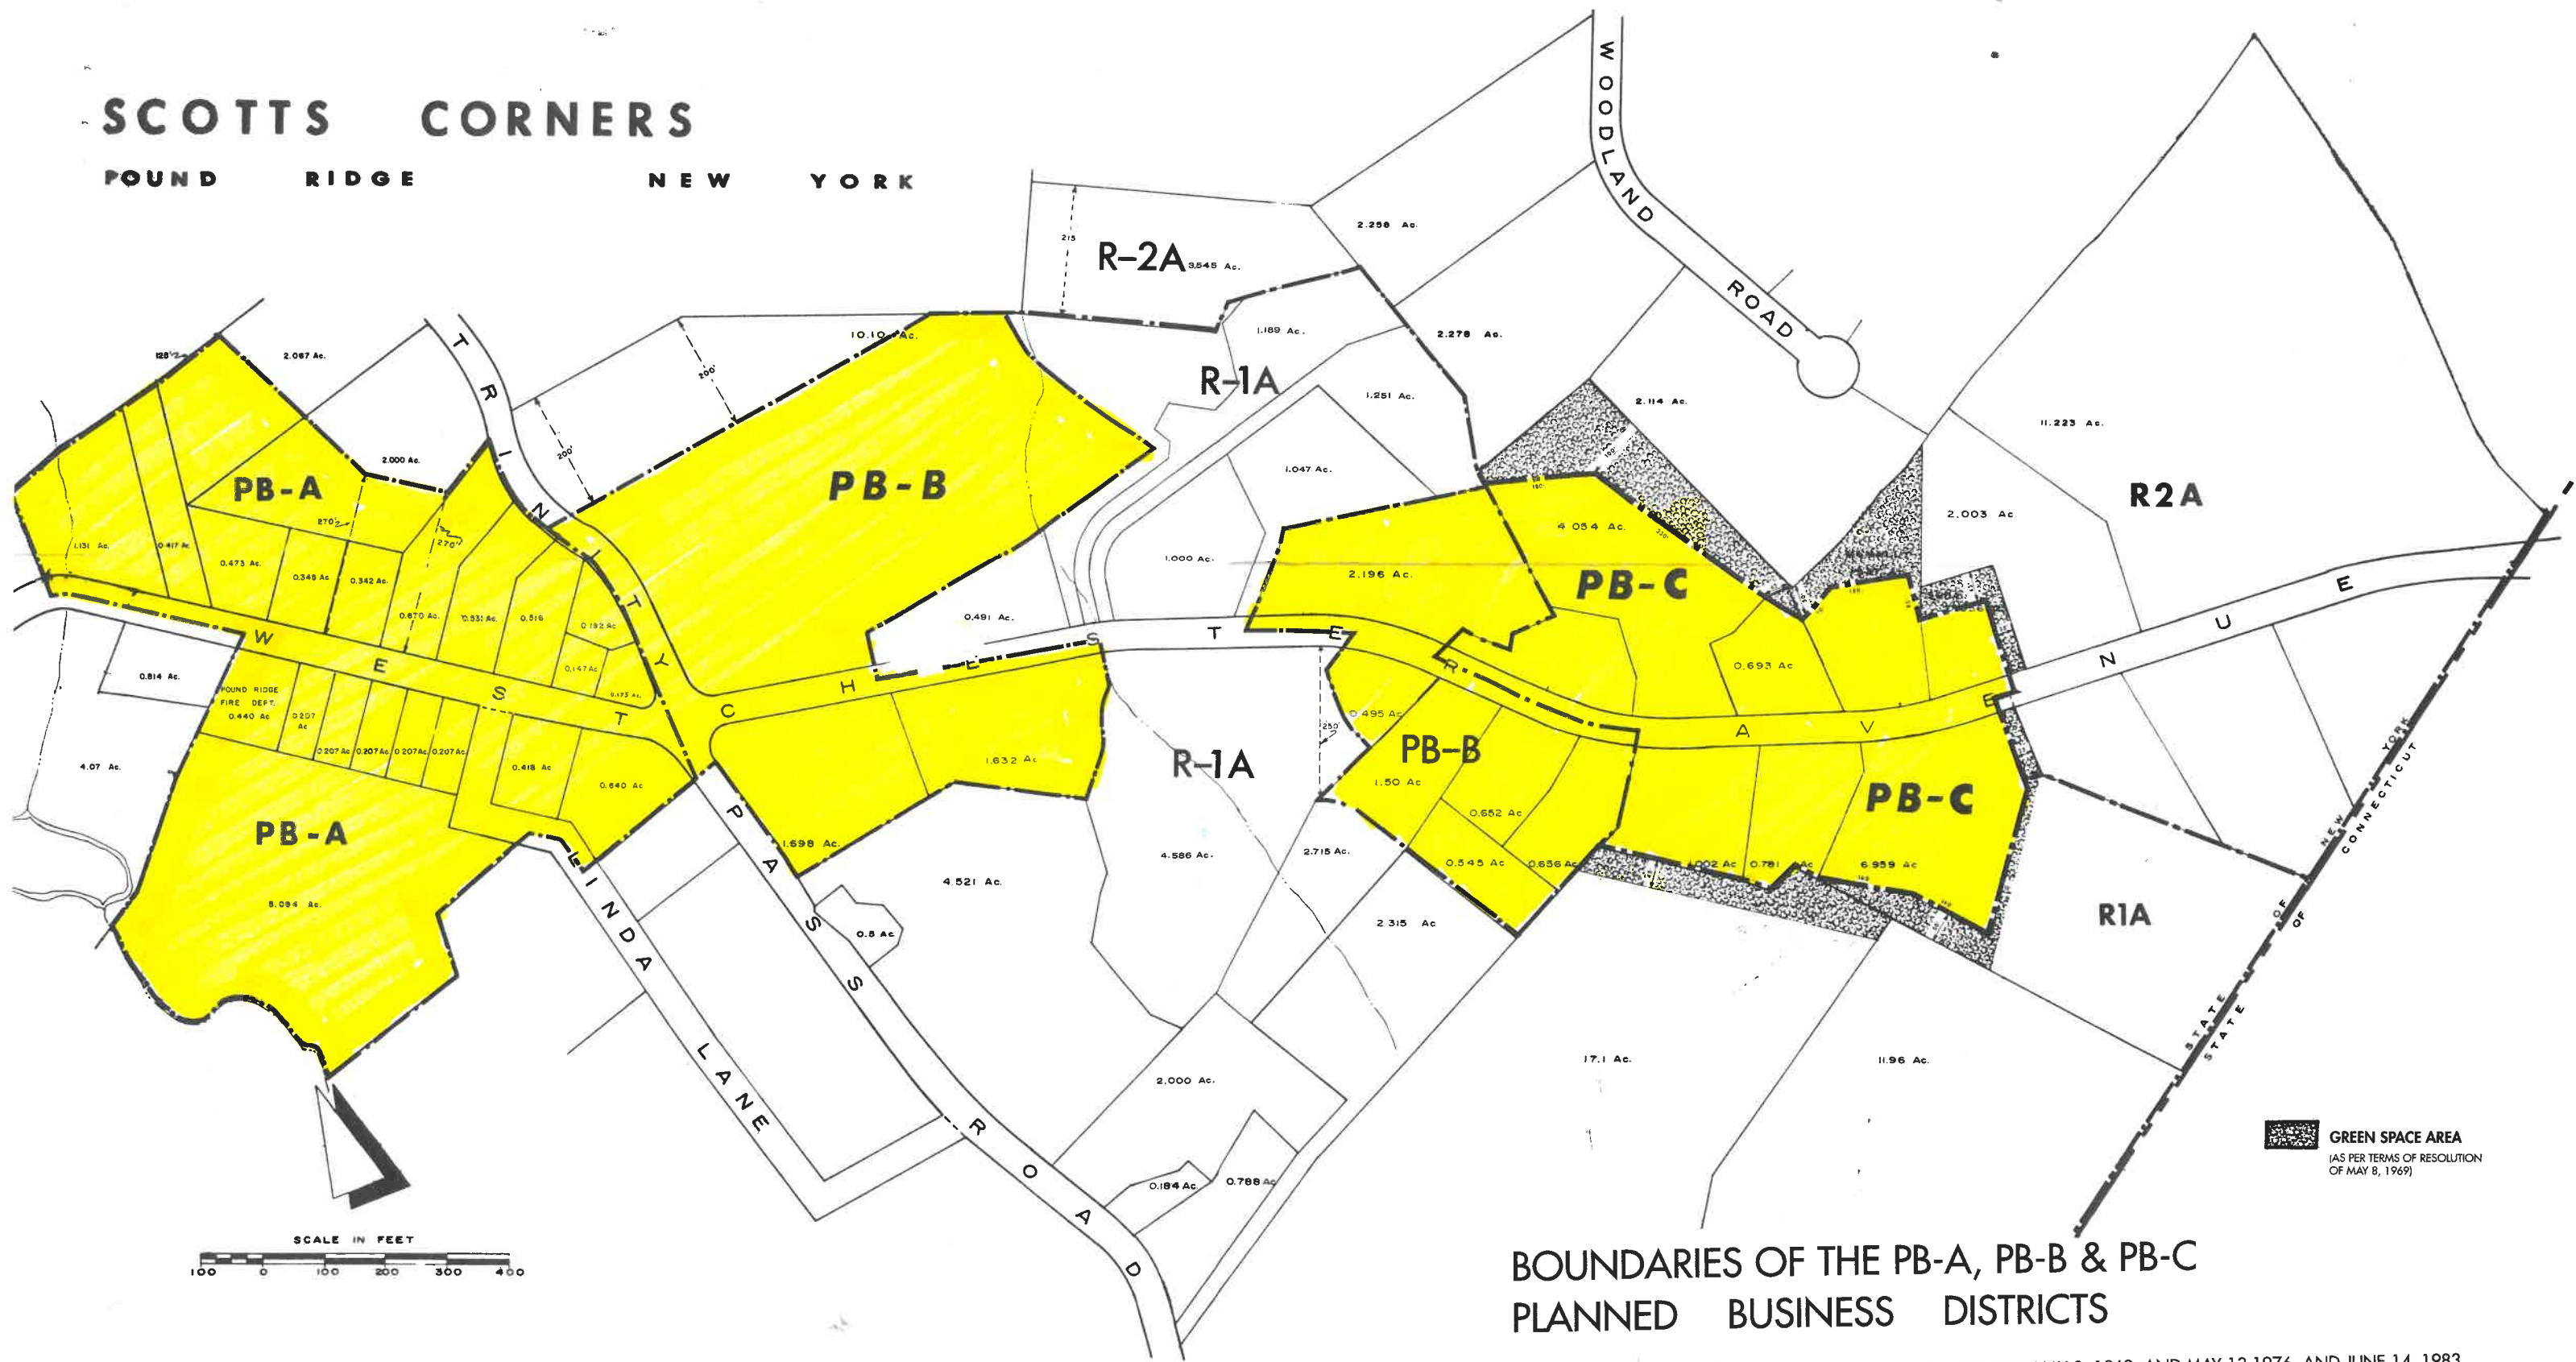

SCOTTS CORNERS

FOUND RIDGE NEW YORK

BOUNDARIES OF THE PB-A, PB-B & PB-C PLANNED BUSINESS DISTRICTS

AS ADOPTED BY THE TOWN BOARD JUNE 9, 1966 AND AMENDED MAY 8, 1969, AND MAY 13, 1976, AND JUNE 14, 1983