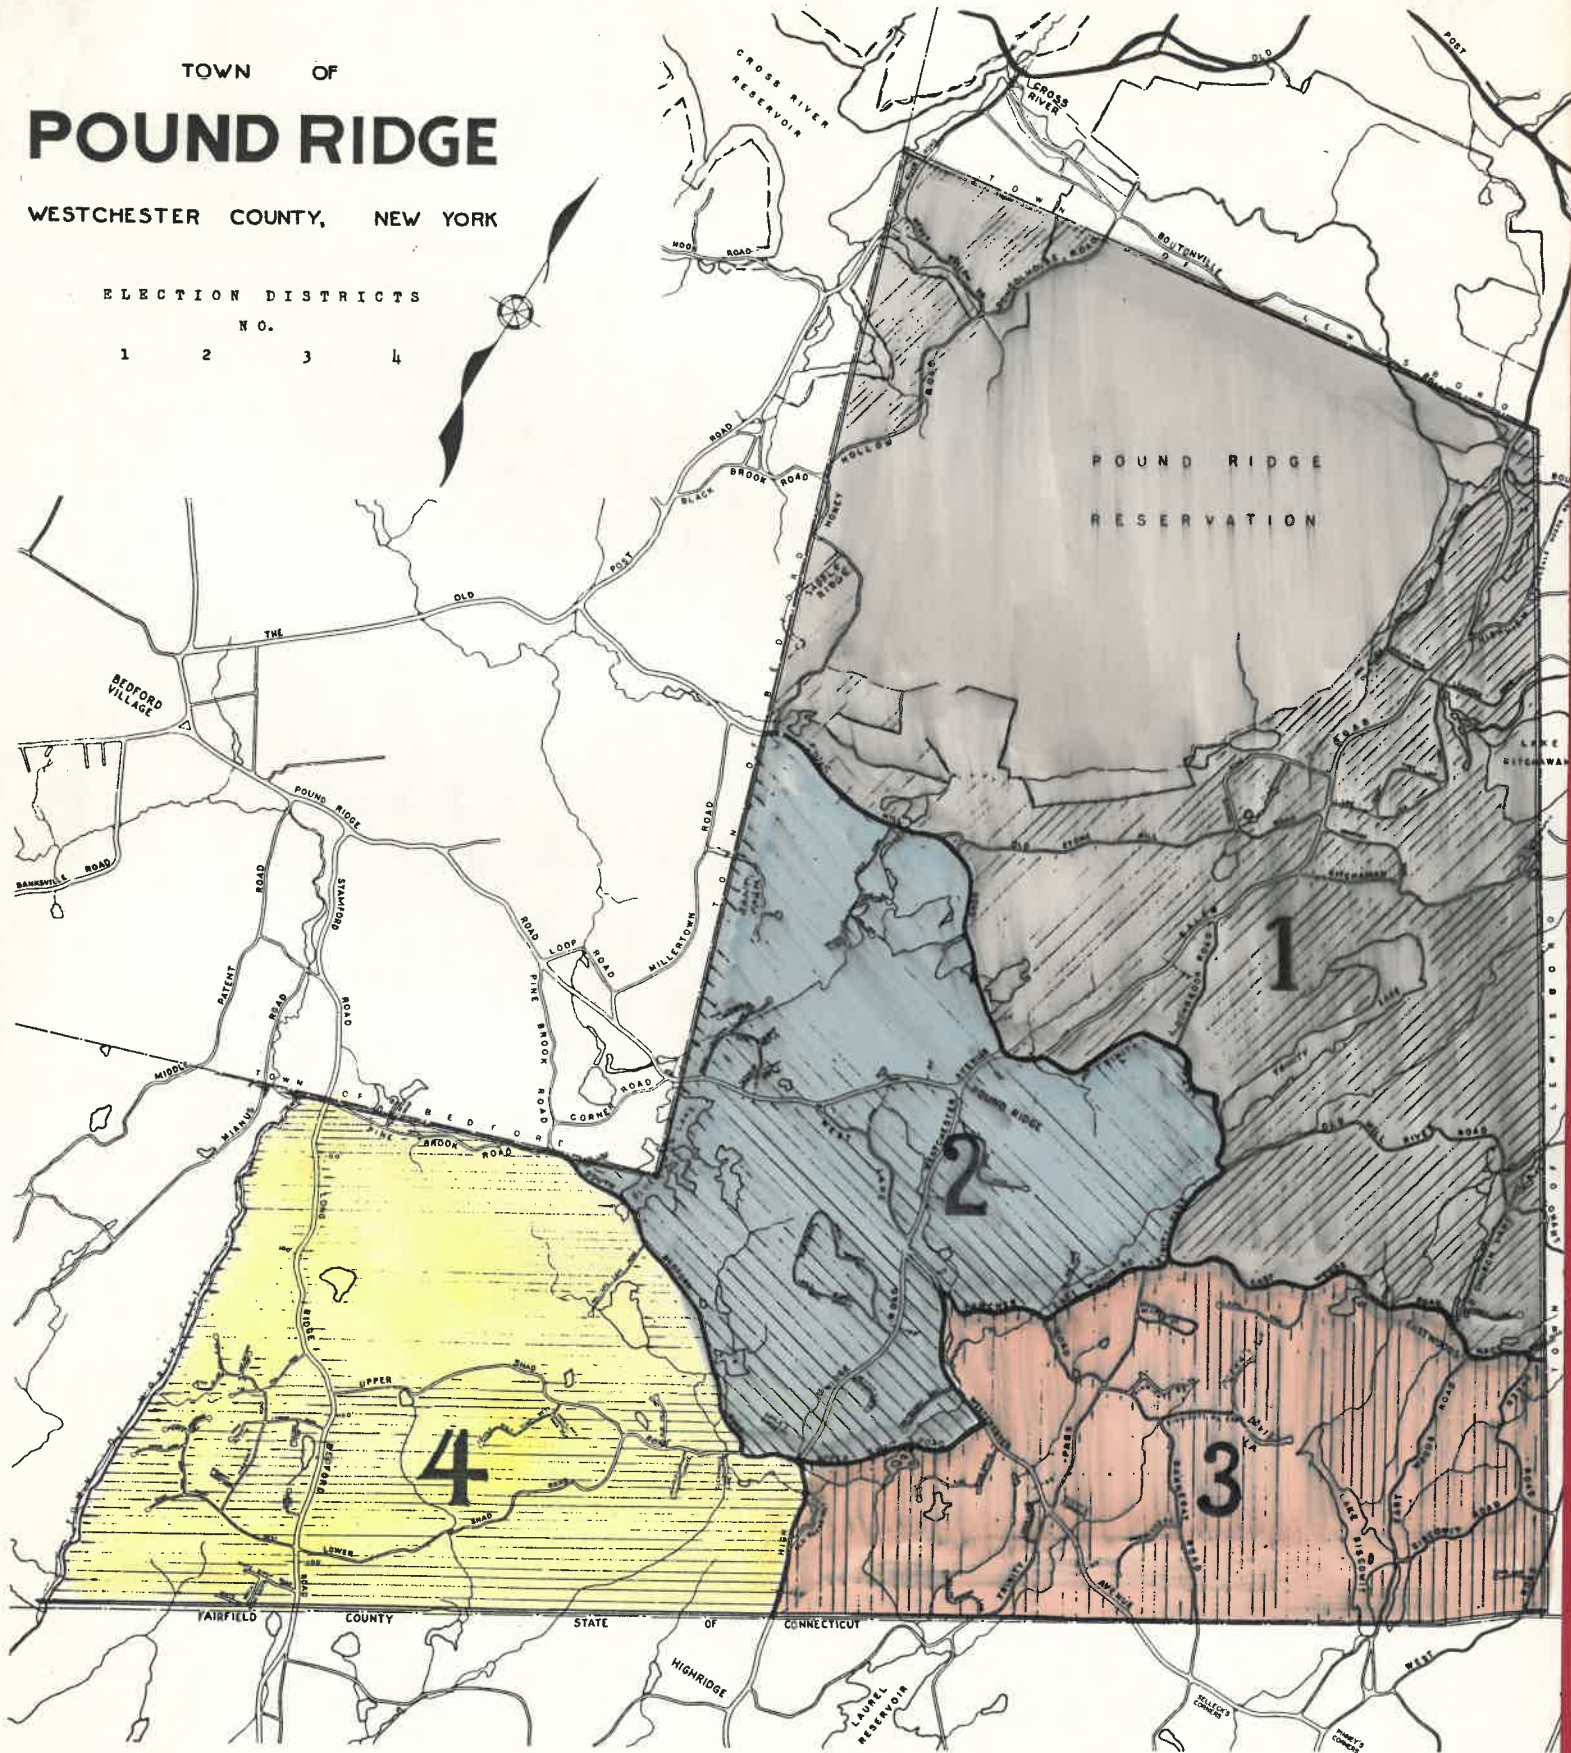

ELECTION DISTRICTS

TOWN OF POUND RIDGE

WESTCHESTER COUNTY, NEW YORK

ELECTION DISTRICTS
NO.
1 2 3 4

MAP PREPARED BY HENRICI ASSOCIATES NEW CANAAN, CONNECTICUT, JUNE,
BASED ON OUTLINE MAP MADE BY FREDERICK P. CLARK & ASSOCIATES RYE, NEW YORK

1 & 2 TOWN HOUSE

3 & 4 FIRE HOUSE